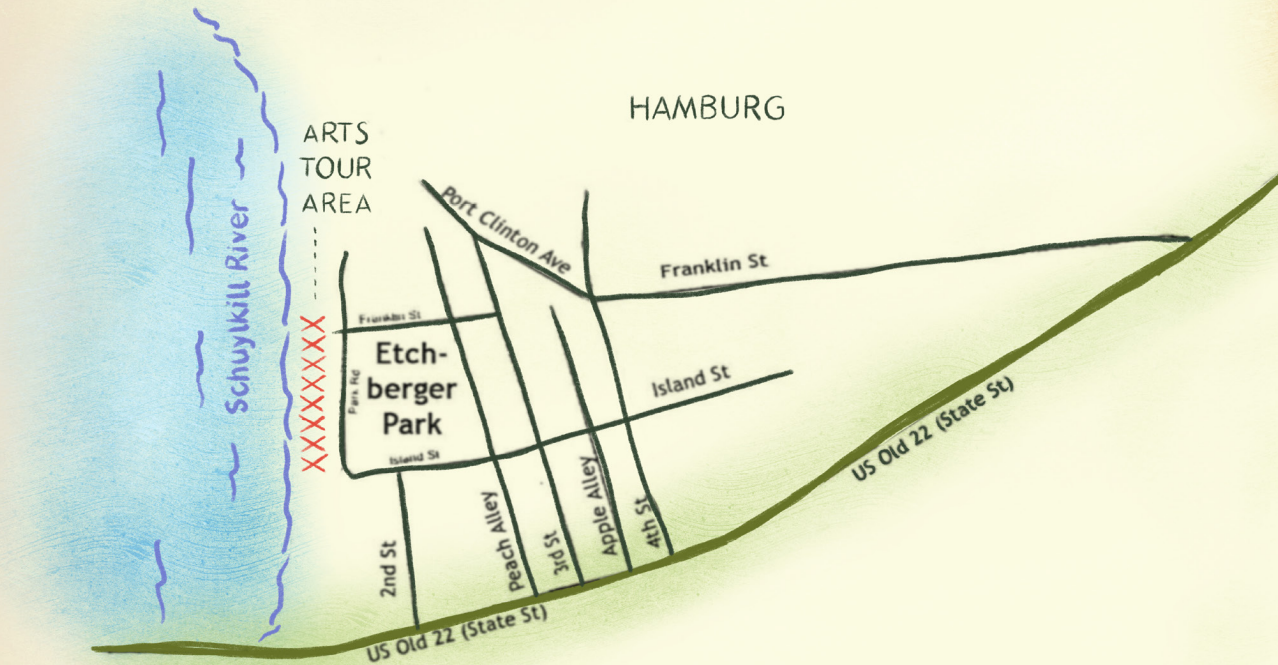

2024

HAWK MOUNTAIN ARTS TOUR

JUNE 1, 9AM-5PM

PARTICIPATING ARTISTS:

- Pirjo Design Clay Creations
- Bill Rhodes' Whimsical Garden
- Martha Ressler
- Jay Ressler
- Becky Bond Kunkleman
- MartafactStudio
- Susan Boyer's Ceramics

Visit the members of the **HAMBURG AREA ARTS ALLIANCE** at the **HAWK Mountain ARTS TOUR AREA** located at Etchberger Memorial Park, 2nd & Island Streets. The artists will present a variety of media, including woodworking, handcrafted clay sculptures, pastel portraits, fine art, fabric crafts, fiber art, and more!

After visiting Hamburg Area Arts Alliance members at the Park, be sure to travel a few short blocks to the Art & Craft Gallery of Hamburg located at 320 State Street in downtown Hamburg. There you will find handmade creations and artwork from over 30 local artists – all for sale at affordable prices.