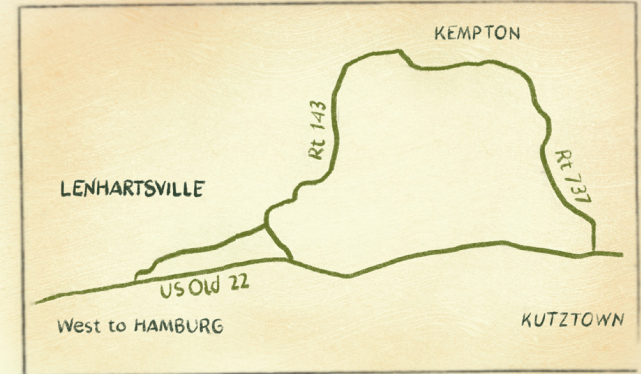

2024

HAWK MOUNTAIN ARTS TOUR

JUNE 1, 9AM-5PM

PARTICIPATING ARTISTS:

- Pirjo Design Clay Creations
- Bill Rhodes' Whimsical Garden
- Martha Ressler
- Jay Ressler
- Becky Bond Kunkleman
- MartafactStudio
- Susan Boyer's Ceramics

Visit the members of the **HAMBURG AREA ARTS ALLIANCE** at the **HAWK Mountain ARTS TOUR AREA** located at Etchberger Memorial Park, 2nd & Island Streets. The artists will present a variety of media, including woodworking, handcrafted clay sculptures, pastel portraits, fine art, fabric crafts, fiber art, and more!

After visiting Hamburg Area Arts Alliance members at the Park, be sure to travel a few short blocks to the Art & Craft Gallery of Hamburg located at 320 State Street in downtown Hamburg. There you will find handmade creations and artwork from over 30 local artists – all for sale at affordable prices.